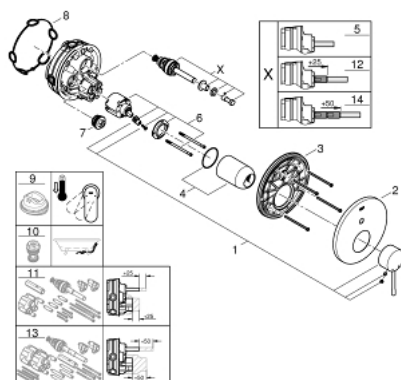

24 058 001 ESSENCE SINGLE-LEVER MIXER WITH 2-WAY DIVERTER

PRODUCT DESCRIPTION

- Colour: chrome
- set for final installation for
- GROHE Rapido SmartBox (35 600/35 604)
- GROHE SilkMove 46 mm ceramic cartridge
- GROHE Long-Life finish
- GROHE FastFixation escutcheon with covered shaft sealing and covered fixing
- metal escutcheon, retroactively 6° adjustable
- metal lever
- automatic 2-way diverter
- flow performance: outlet B = 27 l/min, outlet C = 27 l/min
- without roughing-in set

24 058 001 ESSENCE SINGLE-LEVER MIXER WITH 2-WAY DIVERTER

SPARE PARTS, July 2017 – now

- 1: Lever (Order-nr. 46915000)
- 2: Escutcheon (Order-nr. 48429000)
- 3: Mounting plate (Order-nr. 48440000)
- 4: Cap (Order-nr. 02693000)
- 5: Diverter (Order-nr. 48442000)
- 6: Cartridge (Order-nr. 46048000)
- 7: Non-return valve (Order-nr. 49085000)
- 8: Seal (Order-nr. 48360000)
- 9: Temperature limiter (Order-nr. 46308000)*
- 10: Backflow protection combination (EN1717) (Order-nr. 14055000)*
- 11: Universal extension set single-lever mixers, 25 mm (Order-nr. 14056000)*
- 12: Diverter (Order-nr. 48444000)*
- 13: Universal extension set single-lever mixers, 50 mm (Order-nr. 14057000)*
- 14: Diverter (Order-nr. 48445000)*