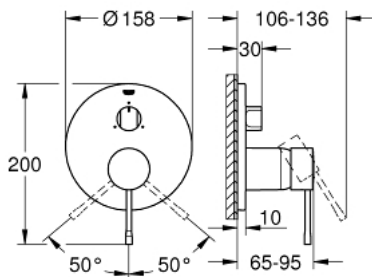

24 092 001 ESSENCE SINGLE-LEVER MIXER WITH 3-WAY DIVERTER

PRODUCT DESCRIPTION

- Colour: chrome
- set for final installation for
- GROHE Rapido SmartBox (35 600/35 604)
- GROHE SilkMove 46 mm ceramic cartridge
- GROHE Long-Life finish
- GROHE FastFixation escutcheon with covered shaft sealing and covered fixing
- metal escutcheon, retroactively 6° adjustable
- metal lever
- 3-way diverter
- flow performance: outlet A = 27 l/min, outlet B = 27 l/min, outlet C = 27 l/min
- without roughing-in set

24 092 001 ESSENCE SINGLE-LEVER MIXER WITH 3-WAY DIVERTER

SPARE PARTS, January 2018 – now

1: Lever (Order-nr. 46915000)

2: Diverter knob, round (Order-nr. 48447000)

3: Escutcheon (Order-nr. 49108000)

4: Mounting plate (Order-nr. 49094000)

5: Cap (Order-nr. 02693000)

6: Cartridge (Order-nr. 46048000)

7: Diverter (Order-nr. 48448000)

8: Seal (Order-nr. 48360000)

9: Temperature limiter (Order-nr. 46308000)*

10: Universal extension set single-lever mixers, 25 mm (Order-nr. 14056000)*

11: Universal extension set single-lever mixers, 50 mm (Order-nr. 14057000)*

*Special accessories