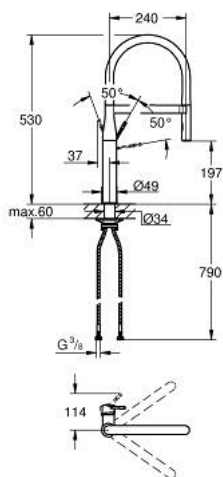

## 30 294 000 ESSENCE SINGLE-LEVER SINK MIXER 1/2"

### PRODUCT DESCRIPTION

- Colour: chrome
- single hole installation
- GROHE Long-Life finish
- GROHE SilkMove 28 mm ceramic cartridge
- flow straightener
- with integrated temperature limiter
- professional spray
- with flexible, hygienic GROHFlexx kitchen santoprene hose
- diverter: laminar spray/SpeedClean shower jet
- automatic return to laminar spray
- metal spray
- GROHE Magnetic Docking guarantees easy retraction and smooth docking of the spray head back to the starting position
- swivel spout
- swivel area 360°
- protected against backflow
- flexible connection hoses
- metal fixation set

30 294 000 **ESSENCE SINGLE-LEVER SINK MIXER 1/2"**

**SPARE PARTS**, April 2015 – now

- 1: Lever (Order-nr. 46927000)
- 2: Cartridge (Order-nr. 46963000)
- 3: Pull out spray (Order-nr. 46965000)
- 3.1: Flow straightener (Order-nr. 48347000)
- 4: Shower hose (Order-nr. 46964KK0)
- 5: Non-return valve (Order-nr. 08565000)
- 6: Dirt strainer (Order-nr. 0676800M)
- 7: Support plate (Order-nr. 05334000)
- 8: Mounting set (Order-nr. 48477000)