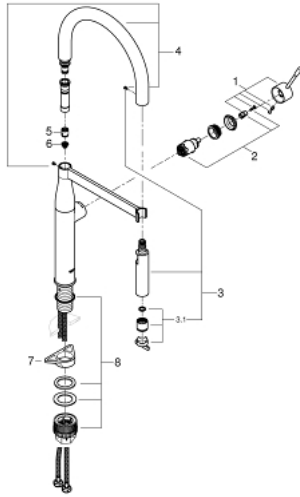

## 30 294 000 ESSENCE SINGLE-LEVER SINK MIXER 1/2"

### PRODUCT DESCRIPTION

- Colour: chrome
- single hole installation
- GROHE Long-Life finish
- GROHE SilkMove 28 mm ceramic cartridge
- flow straightener
- with integrated temperature limiter
- professional spray
- with flexible, hygienic GROHFlexx kitchen santoprene hose
- diverter: laminar spray/SpeedClean shower jet
- automatic return to laminar spray
- metal spray
- GROHE Magnetic Docking guarantees easy retraction and smooth docking of the spray head back to the starting position
- swivel spout
- swivel area 360°
- protected against backflow
- flexible connection hoses
- metal fixation set

30 294 000 **ESSENCE SINGLE-LEVER SINK MIXER 1/2"**

**SPARE PARTS**, April 2015 – now

- 1: Lever (Order-nr. 46927000)
- 2: Cartridge (Order-nr. 46963000)
- 3: Pull out spray (Order-nr. 46965000)
- 3.1: Flow straightener (Order-nr. 48347000)
- 4: Shower hose (Order-nr. 46964KK0)
- 5: Non-return valve (Order-nr. 08565000)
- 6: Dirt strainer (Order-nr. 0676800M)
- 7: Support plate (Order-nr. 05334000)
- 8: Mounting set (Order-nr. 48477000)