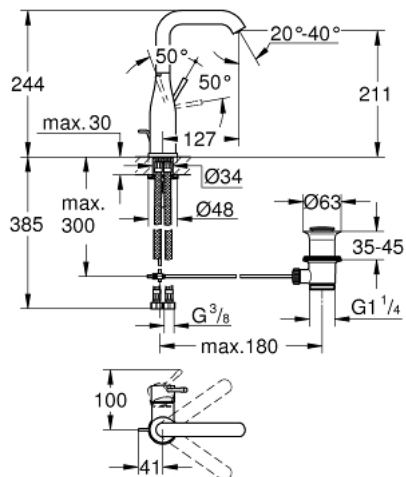

32 628 001 ESSENCE SINGLE-LEVER BASIN MIXER 1/2" L-SIZE

PRODUCT DESCRIPTION

- Colour: chrome
- single hole installation
- metal lever
- GROHE SilkMove 28 mm ceramic cartridge
- with temperature limiter
- GROHE Long-Life finish
- GROHE Water Saving mousseur 5.7 l/min
- GROHE AquaGuide adjustable mousseur
- GROHE FastFixation Plus installation system
- swivel spout with mousseur and stop limiter
- pop-up waste set 1 1/4"
- flexible connection hoses
- min. recommended pressure 1.0 bar

32 628 001 ESSENCE SINGLE-LEVER BASIN MIXER 1/2"
L-SIZE

SPARE PARTS, August 2016 – now

- 1: Lever (Order-nr. 46919000)
- 2: Cartridge (Order-nr. 46580000)
- 3: Tubular spout (Order-nr. 13374000)
- 3.1: Spray plate (Order-nr. 48270000)
- 3.2: Sealing washer \varnothing 13.5 x \varnothing 2.75 (Order-nr. 0128500M)
- 3.3: Safety ring (Order-nr. 4826600M)
- 4: Pop-up rod (Order-nr. 46739000)
- 5: Shank mounting kit (Order-nr. 46645000)
- 6: Waste set 1 1/4" (Order-nr. 28910000)
- 6.1: Plug (Order-nr. 07182000)
- 6.2: Eccentric rod (Order-nr. 07052000)
- 7: Connection hose (Order-nr. 46255000)
- 8: Mounting wrench (Order-nr. 19017000)*
- 9: Eccentric rod (Order-nr. 07341000)*