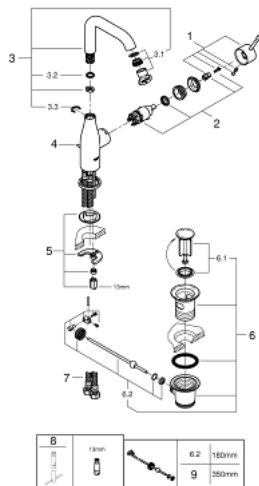

32 628 001 ESSENCE SINGLE-LEVER BASIN MIXER 1/2" L-SIZE

PRODUCT DESCRIPTION

- Colour: chrome
- single hole installation
- metal lever
- GROHE SilkMove 28 mm ceramic cartridge
- with temperature limiter
- GROHE Long-Life finish
- GROHE Water Saving mousseur 5.7 l/min
- GROHE AquaGuide adjustable mousseur
- GROHE FastFixation Plus installation system
- swivel spout with mousseur and stop limiter
- pop-up waste set 1 1/4"
- flexible connection hoses
- min. recommended pressure 1.0 bar

32 628 001 ESSENCE SINGLE-LEVER BASIN MIXER 1/2"
L-SIZE

SPARE PARTS, August 2016 – now

- 1: Lever (Order-nr. 46919000)
- 2: Cartridge (Order-nr. 46580000)
- 3: Tubular spout (Order-nr. 13374000)
- 3.1: Spray plate (Order-nr. 48270000)
- 3.2: Sealing washer \varnothing 13.5 x \varnothing 2.75 (Order-nr. 0128500M)
- 3.3: Safety ring (Order-nr. 4826600M)
- 4: Pop-up rod (Order-nr. 46739000)
- 5: Shank mounting kit (Order-nr. 46645000)
- 6: Waste set 1 1/4" (Order-nr. 28910000)
- 6.1: Plug (Order-nr. 07182000)
- 6.2: Eccentric rod (Order-nr. 07052000)
- 7: Connection hose (Order-nr. 46255000)
- 8: Mounting wrench (Order-nr. 19017000)*
- 9: Eccentric rod (Order-nr. 07341000)*