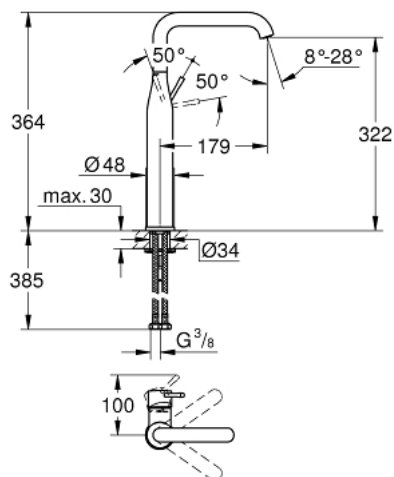

32 901 001 **ESSENCE SINGLE-LEVER BASIN MIXER 1/2"**
XL-SIZE

PRODUCT DESCRIPTION

- Colour: chrome
- single hole installation
- metal lever
- for free-standing basins
- GROHE SilkMove 28 mm ceramic cartridge
- with temperature limiter
- GROHE Long-Life finish
- GROHE Water Saving 6.6 l/min flow limiter
- GROHE AquaGuide adjustable mousseur
- GROHE FastFixation Plus rapid installation system
- swivel spout with mousseur and stop limiter
- smooth body
- flexible connection hoses
- min. recommended pressure 1.0 bar

32 901 001 **ESSENCE SINGLE-LEVER BASIN MIXER 1/2"**
XL-SIZE

SPARE PARTS, January 2014 – now

- 1: Lever (Order-nr. 46919000)
 - 2: Cartridge (Order-nr. 46580000)
 - 3: Tubular spout (Order-nr. 13375000)
 - 3.1: Spray plate (Order-nr. 48270000)
 - 3.2: Sealing washer Ø 13.5 x Ø 2.75 (Order-nr. 0128500M)
 - 3.3: Safety ring (Order-nr. 4826600M)
 - 4: Shank mounting kit (Order-nr. 46645000)
 - 5: Mounting wrench (Order-nr. 19017000)*
- *Special accessories