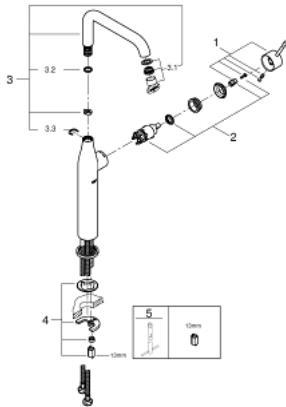

32 901 001 **ESSENCE SINGLE-LEVER BASIN MIXER 1/2"**
XL-SIZE

PRODUCT DESCRIPTION

- Colour: chrome
- single hole installation
- metal lever
- for free-standing basins
- GROHE SilkMove 28 mm ceramic cartridge
- with temperature limiter
- GROHE Long-Life finish
- GROHE Water Saving 6.6 l/min flow limiter
- GROHE AquaGuide adjustable mousseur
- GROHE FastFixation Plus rapid installation system
- swivel spout with mousseur and stop limiter
- smooth body
- flexible connection hoses
- min. recommended pressure 1.0 bar

32 901 001 **ESSENCE SINGLE-LEVER BASIN MIXER 1/2"**
XL-SIZE

SPARE PARTS, January 2014 – now

- 1: Lever (Order-nr. 46919000)
 - 2: Cartridge (Order-nr. 46580000)
 - 3: Tubular spout (Order-nr. 13375000)
 - 3.1: Spray plate (Order-nr. 48270000)
 - 3.2: Sealing washer Ø 13.5 x Ø 2.75 (Order-nr. 0128500M)
 - 3.3: Safety ring (Order-nr. 4826600M)
 - 4: Shank mounting kit (Order-nr. 46645000)
 - 5: Mounting wrench (Order-nr. 19017000)*
- *Special accessories